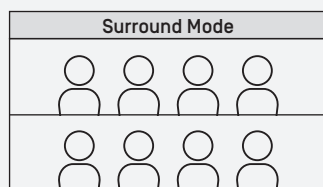

Mode examples