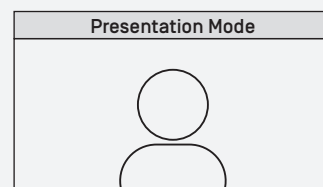

Mode examples