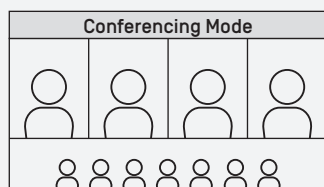

Mode examples